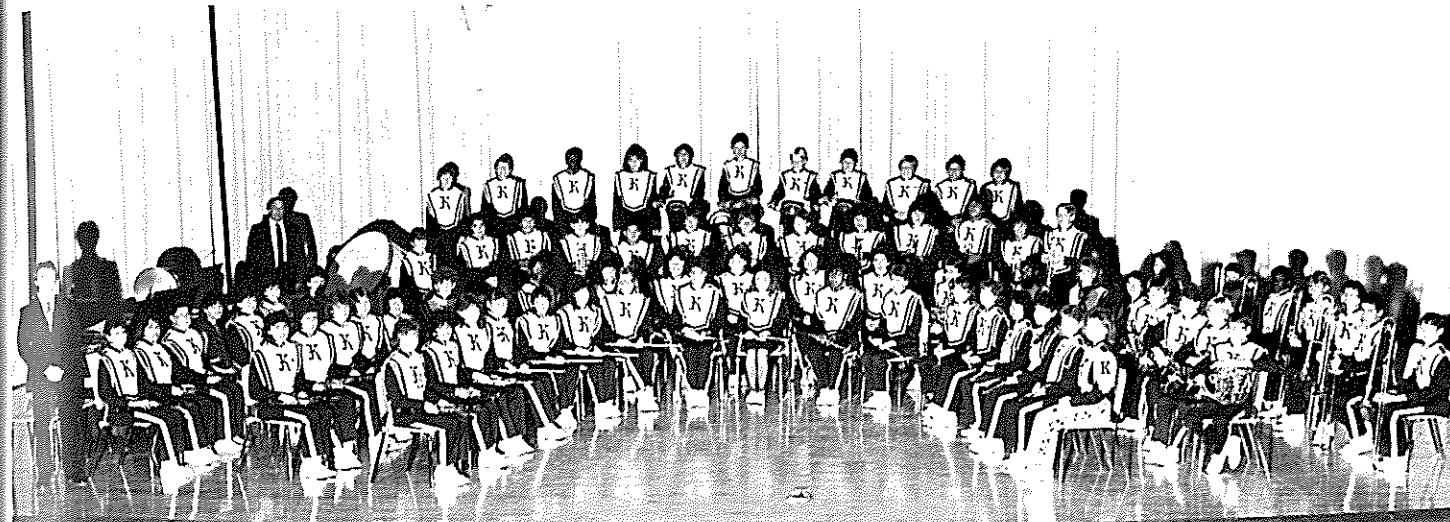

KJHS Dauber Band